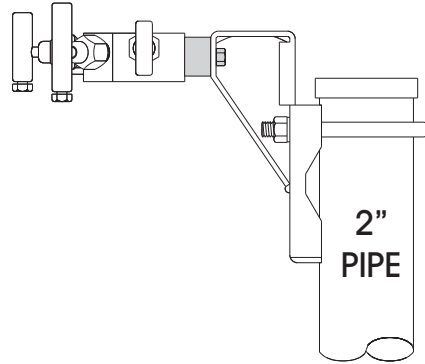

Accessories & Options

AK-002-__ : Versa-Mount Manifold Brackets

PART NUMBER	DESCRIPTION	MATERIAL
Manifold Mounting Brackets & Accessories		
AK-002-10	Versa-Mount Manifold Mounting Bracket [VC Option Code]	Carbon Steel
AK-002-C0	Versa-Mount Manifold Mounting Bracket [VS Option Code]	316 SS

AK-002-__-HD: Heavy-Duty Versa-Mount Manifold Brackets

PART NUMBER	DESCRIPTION	MATERIAL
Manifold Mounting Brackets & Accessories		
AK-002-10-HD	Heavy Duty Versa-Mount Manifold Mounting Bracket [VCH Option Code]	Carbon Steel
AK-002-C0-HD	Heavy Duty Versa-Mount Manifold Mounting Bracket [VSH Option Code]	316 SS
AK-002-10-HDWL	Heavy Duty Versa-Mount Manifold Mounting Bracket with 2 U-Bolts [VCHWL Option Code]	Carbon Steel
AK-002-C0-HDWL	Heavy Duty Versa-Mount Manifold Mounting Bracket with 2 U-Bolts [VSHWL Option Code]	316 SS

AK-085-C0: Coplanar™ Mounting Adapter Plate

PART NUMBER	DESCRIPTION	MATERIAL
Manifold Mounting Brackets & Accessories		
AK-085-C0	Coplanar™ Mounting Adapter Plate	316 SS

AK-096-__: Panel Mount Bracket

PART NUMBER	DESCRIPTION	MATERIAL
Manifold Mounting Brackets & Accessories		
AK-096-10	Panel Mount Bracket	Carbon Steel
AK-096-C0		316 SS