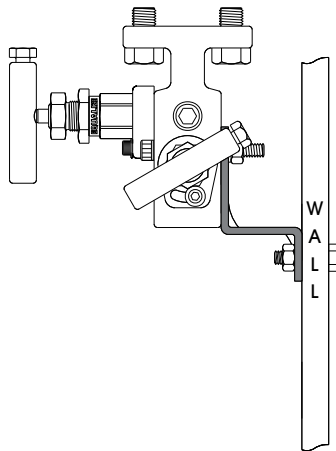

AK-002-__-HD: Heavy-Duty Versa-Mount Manifold Brackets

PART NUMBER	DESCRIPTION	MATERIAL
Manifold Mounting Brackets & Accessories		
AK-002-10-HD	Heavy Duty Versa-Mount Manifold Mounting Bracket [VCH Option Code]	Carbon Steel
AK-002-C0-HD	Heavy Duty Versa-Mount Manifold Mounting Bracket [VSH Option Code]	316 SS
AK-002-10-HDWL	Heavy Duty Versa-Mount Manifold Mounting Bracket with 2 U-Bolts [VCHWL Option Code]	Carbon Steel
AK-002-C0-HDWL	Heavy Duty Versa-Mount Manifold Mounting Bracket with 2 U-Bolts [VSHWL Option Code]	316 SS

AK-085-C0: Coplanar™ Mounting Adapter Plate

PART NUMBER	DESCRIPTION	MATERIAL
Manifold Mounting Brackets & Accessories		
AK-085-C0	Coplanar™ Mounting Adapter Plate	316 SS

AK-096-__: Panel Mount Bracket

PART NUMBER	DESCRIPTION	MATERIAL
Manifold Mounting Brackets & Accessories		
AK-096-10	Panel Mount Bracket	Carbon Steel
AK-096-C0		316 SS