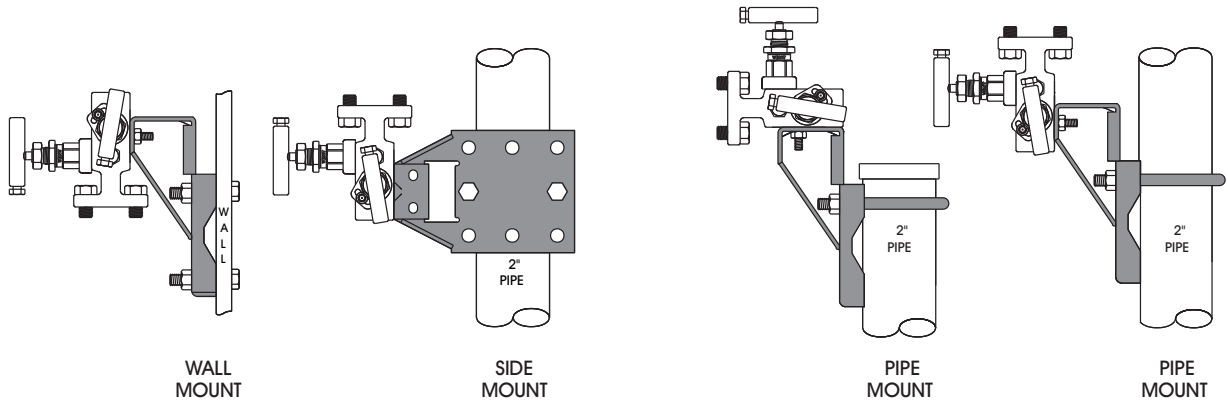

Accessories & Options

AK-002-__ : Versa-Mount Manifold Brackets

PART NUMBER	DESCRIPTION	MATERIAL
Manifold Mounting Brackets & Accessories		
AK-002-10	Versa-Mount Manifold Mounting Bracket [VC Option Code]	Carbon Steel
AK-002-C0	Versa-Mount Manifold Mounting Bracket [VS Option Code]	316 SS

AK-002-__-HD: Heavy-Duty Versa-Mount Manifold Brackets

PART NUMBER	DESCRIPTION	MATERIAL
Manifold Mounting Brackets & Accessories		
AK-002-10-HD	Heavy Duty Versa-Mount Manifold Mounting Bracket [VCH Option Code]	Carbon Steel
AK-002-C0-HD	Heavy Duty Versa-Mount Manifold Mounting Bracket [VSH Option Code]	316 SS
AK-002-10-HDWL	Heavy Duty Versa-Mount Manifold Mounting Bracket with 2 U-Bolts [VCHWL Option Code]	Carbon Steel
AK-002-C0-HDWL	Heavy Duty Versa-Mount Manifold Mounting Bracket with 2 U-Bolts [VSHWL Option Code]	316 SS

AK-085-C0: Coplanar™ Mounting Adapter Plate

PART NUMBER	DESCRIPTION	MATERIAL
Manifold Mounting Brackets & Accessories		
AK-085-C0	Coplanar™ Mounting Adapter Plate	316 SS

AK-096-__: Panel Mount Bracket

PART NUMBER	DESCRIPTION	MATERIAL
Manifold Mounting Brackets & Accessories		
AK-096-10	Panel Mount Bracket	Carbon Steel
AK-096-C0		316 SS