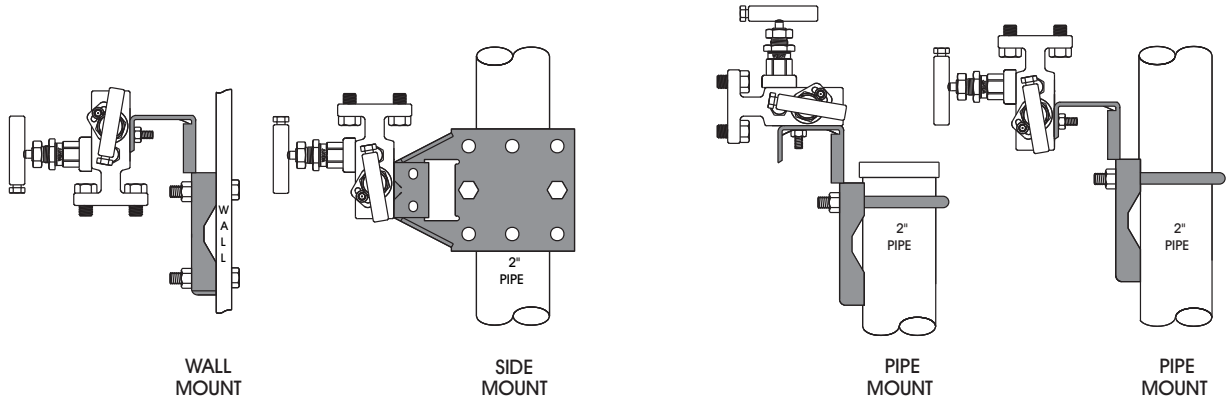

Accessories & Options

AK-002-__ : Versa-Mount Manifold Brackets

PART NUMBER	DESCRIPTION	MATERIAL
Manifold Mounting Brackets & Accessories		
AK-002-10	Versa-Mount Manifold Mounting Bracket [VC Option Code]	Carbon Steel
AK-002-C0	Versa-Mount Manifold Mounting Bracket [VS Option Code]	316 SS

AK-002-__-HD: Heavy-Duty Versa-Mount Manifold Brackets

PART NUMBER	DESCRIPTION	MATERIAL
Manifold Mounting Brackets & Accessories		
AK-002-10-HD	Heavy Duty Versa-Mount Manifold Mounting Bracket [VCH Option Code]	Carbon Steel
AK-002-C0-HD	Heavy Duty Versa-Mount Manifold Mounting Bracket [VSH Option Code]	316 SS
AK-002-10-HDWL	Heavy Duty Versa-Mount Manifold Mounting Bracket with 2 U-Bolts [VCHWL Option Code]	Carbon Steel
AK-002-C0-HDWL	Heavy Duty Versa-Mount Manifold Mounting Bracket with 2 U-Bolts [VSHWL Option Code]	316 SS

AK-085-C0: Coplanar™ Mounting Adapter Plate

PART NUMBER	DESCRIPTION	MATERIAL
Manifold Mounting Brackets & Accessories		
AK-085-C0	Coplanar™ Mounting Adapter Plate	316 SS

AK-096-__: Panel Mount Bracket

PART NUMBER	DESCRIPTION	MATERIAL
Manifold Mounting Brackets & Accessories		
AK-096-10	Panel Mount Bracket	Carbon Steel
AK-096-C0		316 SS